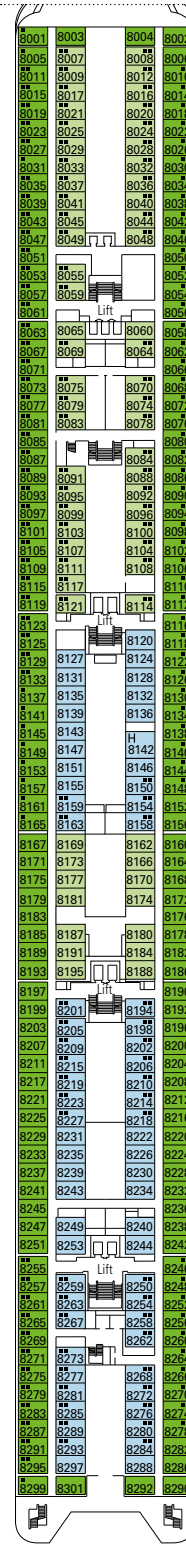

DECK PLANS & ACCOMMODATIONS

980 CABINS
2.679 GUESTS

DECK 8
BACH