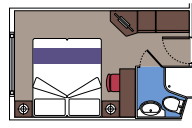

CABIN TYPES

BALCONY CABIN

130 Suites

Suites (≈ 22 m²) with balcony (≈ 5 m²).
Double bed can be converted into two single beds.

This kind of accommodation is available with Fantastica and Aurea Experiences.

94 Balcony Cabins

Cabins (≈ 13 m²) with balcony (≈ 3,5 m²).
Double bed can be converted into two single beds.

This kind of accommodation is available with Fantastica Experience.

341 Ocean View

Cabins with porthole (from ≈ 13 to 20 m²).
Double bed can be converted into two single beds.