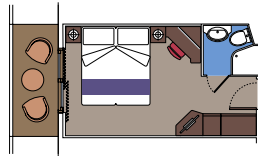

LEGEND

- ▲ Sofa bed
- 3rd bed is a pullman bed
- 3rd and 4th beds are pullman beds
- ↔ Connecting cabins
- H Cabin for guests with disabilities or reduced mobility
- Cabins with partial view

Ship configuration, data and descriptions may be subject to change depending on the season and on the destination and will be verified at the time of booking.

CABIN TYPES

BALCONY CABIN

130 Suites

Suites (≈ 22 m²) with balcony (≈ 5 m²).
Double bed can be converted into two single beds.

This kind of accommodation is available with Fantastica and Aurea Experiences.

94 Balcony Cabins

Cabins (≈ 13 m²) with balcony (≈ 3,5 m²).
Double bed can be converted into two single beds.

This kind of accommodation is available with Fantastica Experience.

341 Ocean View

Cabins with porthole (from ≈ 13 to 20 m²).
Double bed can be converted into two single beds.