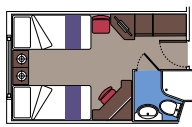

64 Outside with Partial view

Cabins with porthole (from ≈ 12 to 13 m²).
Double bed can be converted into two single beds.

This kind of accommodation is available only with Bella Experience.

351 Interior

346 Interior cabins (13 m²).
Double bed can be converted into two single beds.