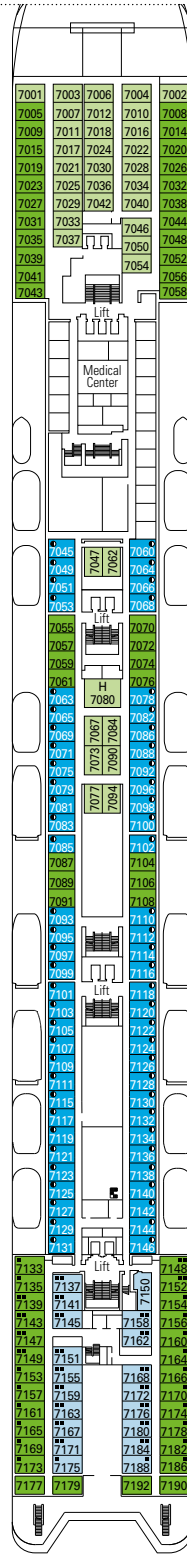

DECK 7
BRAHMS