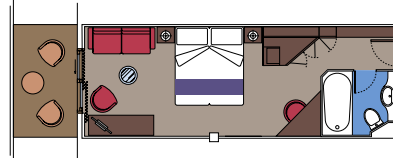

LEGEND

- ▲ Sofa bed
- 3rd bed is a pullman bed
- 3rd and 4th beds are pullman beds
- ↔ Connecting cabins
- H Cabin for guests with disabilities or reduced mobility
- Cabins with partial view

Ship configuration, data and descriptions may be subject to change depending on the season and on the destination and will be verified at the time of booking.

CABIN TYPES

BALCONY CABIN

130 Suites

Suites (≈ 22 m²) with balcony (≈ 5 m²).
Double bed can be converted into two single beds.

This kind of accommodation is available with Fantastica and Aurea Experiences.