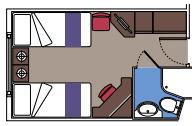

CABIN TYPES

BALCONY CABIN

130 Suites

Suites (≈ 22 m²) with balcony (≈ 5 m²).
Double bed can be converted into two single beds.

This kind of accommodation is available with Fantastica and Aurea Experiences.

94 Balcony Cabins

Cabins (≈ 13 m²) with balcony (≈ 3,5 m²).
Double bed can be converted into two single beds.

This kind of accommodation is available with Fantastica Experience.

341 Ocean View

Cabins with porthole (from ≈ 13 to 20 m²).
Double bed can be converted into two single beds.

64 Outside with Partial view

Cabins with porthole (from ≈ 12 to 13 m²).
Double bed can be converted into two single beds.

This kind of accommodation is available only with Bella Experience.

351 Interior

346 Interior cabins (13 m²).
Double bed can be converted into two single beds.