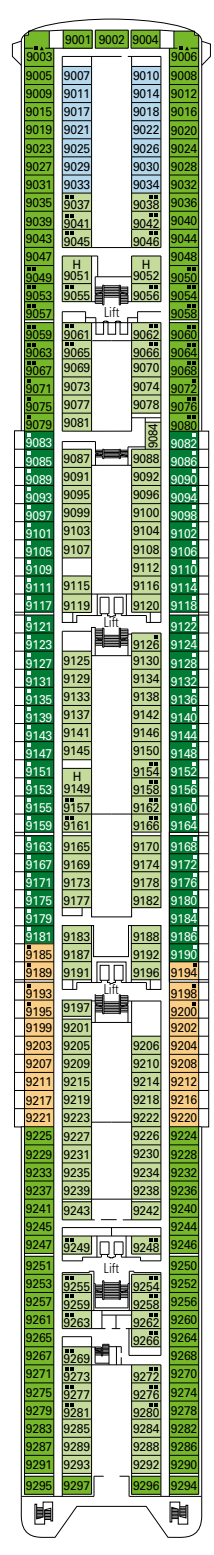

PUBLIC AREAS

COMMON SERVICES

TEATRO SAN CARLO

TECHNICAL CHARACTERISTICS OF THE SHIP

GROSS TONNAGE	65.542 tons
LENGTH	274,9 m
BEAM	32 m
HEIGHT	54 m
DECKS	13, incl. 9 for guests
LIFTS	9
VOLTAGE (IN CABIN)	110/220 volts
MAXIMUM SPEED	20,9 knots
STABILIZERS	Stabilized with 2 fins
NUMBER OF PASSENGERS	2.679
NUMBER OF CABINS	980
CREW MEMBERS	Approx. 721
POOLS	2, both with child-appropriate areas; 2 whirlpool baths

VARIOUS SERVICES	Seats	Use	Surface (m ²)	Deck
EXCURSIONS OFFICE		Excursions office	40	5 Beethoven
MEDICAL CENTER	3	Medical centre	107	7 Brahms
RECEPTION-GUEST SERVICE	136	Reception, guest service	490	5 Beethoven

CONFERENCE ROOMS	Seats	Stage / Dance floor surface (m ²)	Surface (m ²)	Deck
MSC BUSINESS CENTER	122	6	394	6 Mozart
PASHA CLUB DISCO	215	40	739	12 Bizet
SINFONIA LOUNGE & LIBRARY	120	34	319	6 Mozart
TEATRO SAN CARLO	557	115	1.135	5 Beethoven / 6 Mozart

DECK 8
BACH

DECK 9
TCHAIKOVSKI

- Deck Games, Schubert Deck 13
- Bizet Deck 12
- Debussy Deck 11
- Sibelius Deck 10
- Tchaikovski Deck 9
- Bach Deck 8
- Brahms Deck 7
- Mozart Deck 6
- Beethoven Deck 5

980 Cabins