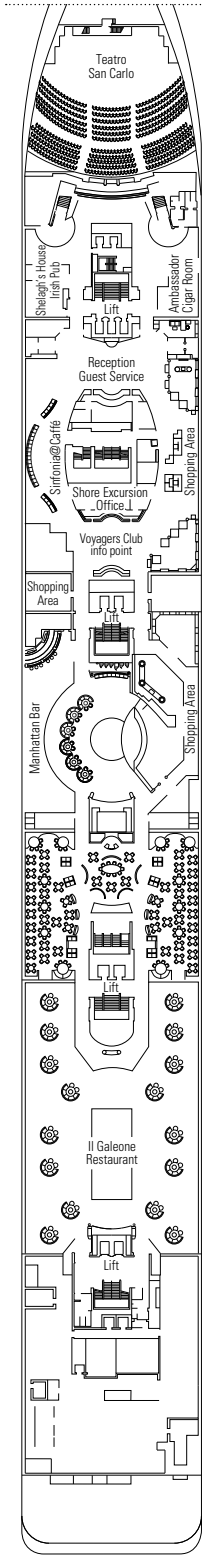

DECK 5
BEETHOVEN