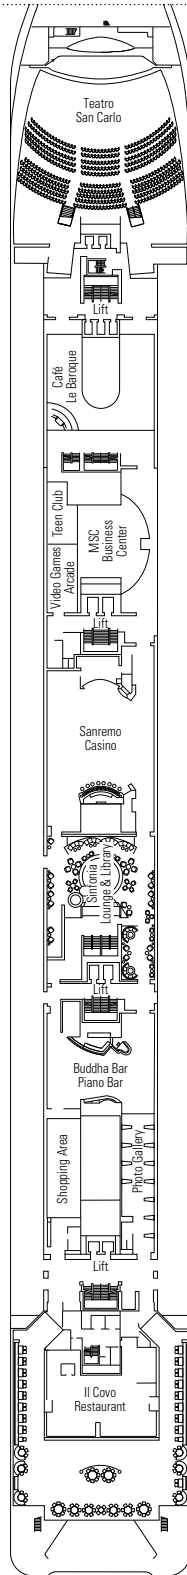

DECK 6
MOZART